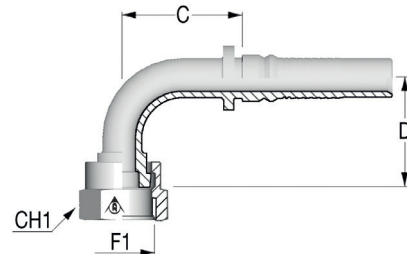

// A17A28 - FEMMINA 90° ORFS MEDIUM DROP - DK ORFS 90M
// 90° ORFS FEMALE - DK ORFS 90M

Code	Nut Type	ID			F1		C	D Drop	CH1
		Dash	mm	In	Dash Size	F1			
A17A28-12-10	CR	10	16,0	5/8"	12	1 3/16-12	48,1	58,0	36,0
A17A28-12-12	CR	12	19,0	3/4"	12	1 3/16-12	64,2	58,0	36,0
A17A28-16-12	CR	12	19,0	3/4"	16	1 7/16-12	66,2	58,0	41,0
A17A28-16-16	CR	16	25,0	1"	16	1 7/16-12	75,2	66,0	41,0
A17A28-20-16	CR	16	25,0	1"	20	1 11/16-12	73,2	66,0	50,0
A17A28-20-20	CR	20	32,0	1 1/4"	20	1 11/16-12	91,7	81,0	50,0