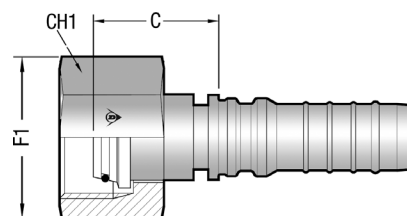

// A99179 - FEMMINA METRICA SV. 24° CON O'RING DIN 3865 SERIE PESANTE - DKOS - DADO A BATTUTA CON FORO DI SCARICO
// METRIC FEMALE 24° CONE WITH O'RING - HEAVY - DIN 3865 - DKOS - SLIP ON NUT WITH RELIEF BORE

Code	Nut Type	ID			F1	OD1	C	CH1
		Dash	mm	In		mm	mm	mm
A99179-02-04	SN	04	6,0	1/4"	M14X1.5	6	28,0	22,0
A99179-04-05	SN	05	8,0	5/16"	M18X1.5	10	34,3	27,0
A99179-06-06	SN	06	10,0	3/8"	M22X1.5	14	36,5	27,0
A99179-08-06	SN	06	10,0	3/8"	M24X1.5	16	39,5	30,0
A99179-08-08	SN	08	13,0	1/2"	M24X1.5	16	40,0	30,0
A99179-12-12	SN	12	19,0	3/4"	M36X2	25	47,3	46,0
A99179-16-16	SN	16	25,0	1"	M42X2	30	49,6	50,0