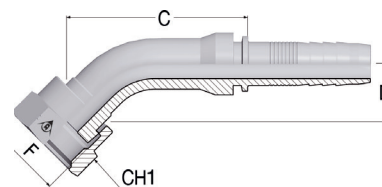

// A29A27 - FEMMINA 45° ORFS MEDIUM DROP - DK ORFS 45M

// 45° ORFS FEMALE MEDIUM DROP - DK ORFS 45M

Code	Nut Type	ID			F1	F1	C	D Drop	CH1
		Dash	mm	In	Dash Size		mm	mm	mm
A29A27-12-12	CR	12	19,0	3/4"	12	1 3/16-12	32,5	26,0	36,0
A29A27-16-12	CR	12	19,0	3/4"	16	1 7/16-12	31,2	28,0	41,0
A29A27-16-16	CR	16	25,0	1"	16	1 7/16-12	94,0	28,0	41,0
A29A27-20-16	CR	16	25,0	1"	20	1 11/16-12	88,0	28,0	50,0
A29A27-20-20	CR	20	32,0	1 1/4"	20	1 11/16-12	110,0	36,5	50,0