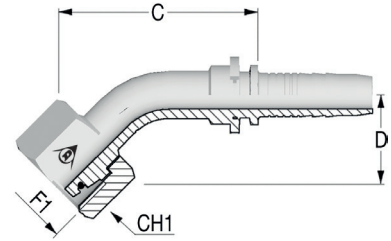

**// A29987 - FEMMINA 45° METRICA SV. 24° CON O'RING DIN 3865 - SERIE PESANTE - DKOS 45**  
**// 45° METRIC FEMALE 24° CONE WITH O'RING - HEAVY - DIN 3865 - DKOS 45**

Code	Nut Type	ID			F1	OD1	C	D Drop	CH1
		Dash	mm	In		mm	mm	mm	mm
A29987-12-12	SN	12	19,0	3/4"	M36X2	25	70,4	33,0	46,0
A29987-12-16	TN	16	25,0	1"	M36X2	25	93,0	37,5	46,0
A29987-16-16	SN	16	25,0	1"	M42X2	30	109,5	35,5	50,0
A29987-20-20	SN	20	32,0	1 1/4"	M52X2	38	112,0	45,0	60,0
A29987-20-24	TN	24	38,0	1 1/2"	M52X2	38	127,0	45,0	60,0