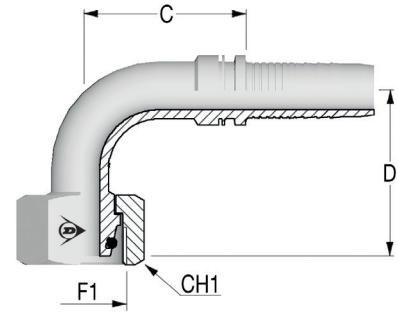

// A29977 - FEMMINA 90° METRICA SV. 24° CON O-RING DIN 3865 - SERIE PESANTE - DKOS 90
// 90° METRIC FEMALE 24° CONE WITH O-RING - HEAVY - DIN 3865 - DKOS 90

Code	Nut Type	ID			F1	OD	C	D Drop	CH1
		Dash	mm	In					
A29977-10-12	TN	12	19,0	3/4"	M30X2	20	65,5	67,5	36,0
A29977-12-12	SN	12	19,0	3/4"	M36X2	25	51,0	59,5	46,0
A29977-12-16	TN	16	25,0	1"	M36X2	25	75,6	82,0	46,0
A29977-16-16	SN	16	25,0	1"	M42X2	30	85,0	70,0	50,0
A29977-20-20	SN	20	32,0	1 1/4"	M52X2	38	97,0	92,0	60,0
A29977-20-24	TN	24	38,0	1 1/2"	M52X2	38	106,0	95,0	60,0