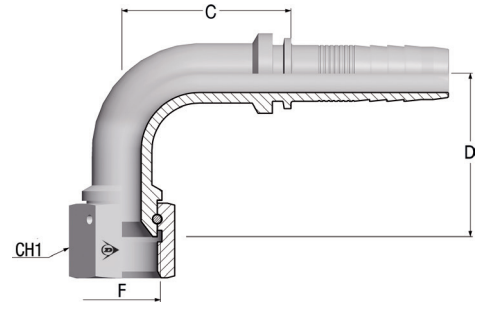

// **A29054 - FEMMINA 90° JIC SV. 37° - DKJ 90M**
 // **90° JIC FEMALE 37° SEAT - MEDIUM DROP - DKJ 90M**

Code	Nut Type	ID			F1	F1	C	D Drop	CH1
		Dash	mm	In	Dash Size		mm	mm	mm
A29054-12-12	TN	12	19,0	3/4"	12	1 1/16-12	59,1	57,0	32,0
A29054-16-12	TN	12	19,0	3/4"	16	1 5/16-12	58,1	63,5	38,0
A29054-16-16	TN	16	25,0	1"	16	1 5/16-12	75,7	67,0	38,0
A29054-20-20	TN	20	32,0	1 1/4"	20	1 5/8-12	84,0	78,0	50,0
A29054-24-24	TN	24	38,0	1 1/2"	24	1 7/8-12	105,3	92,0	55,0
A29054-32-32	TN	32	51,0	2"	32	2 1/2-12	147,5	135,0	70,0