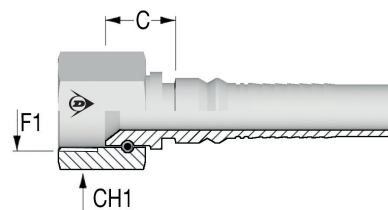

// INTERLOCK - INSERTI JIC 37° JIC INSERTS 37°

// A17005 - FEMMINA JIC SV. 37° - DKJ

// JIC FEMALE 37° SEAT - DKJ

Code	Nut Type	ID			F1	F1	C	CH1
		Dash	mm	In	Dash Size		mm	mm
A17005-12-10	TN	10	16,0	5/8"	12	1 1/16-12	18,7	32,0
A17005-12-12	TN	12	19,0	3/4"	12	1 1/16-12	18,7	32,0
A17005-16-12	TN	12	19,0	3/4"	16	1 5/16-12	21,5	38,0
A17005-16-16	TN	16	25,0	1"	16	1 5/16-12	22,5	38,0
A17005-20-16	TN	16	25,0	1"	20	1 5/8-12	24,5	50,0
A17005-20-20	TN	20	32,0	1 1/4"	20	1 5/8-12	25,7	50,0
A17005-24-20	TN	20	32,0	1 1/4"	24	1 7/8-12	28,2	55,0
A17005-24-24	TN	24	38,0	1 1/2"	24	1 7/8-12	29,0	55,0
A17005-32-32	TN	32	51,0	2"	32	2 1/2-12	34,0	70,0