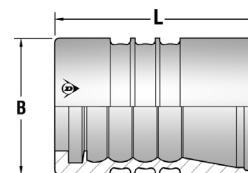

## // WATERBLAST - GHIERE FERRULES

// 990000 - GHIERA WATERBLAST CON DOPPIA SPELLATURA PER WB10L - WB15L -WB20L\*

// WATERBLAST DOUBLE SKIVE FERRULE FOR WB10L - WB15L - WB20L\*

Code	ID			B	L
	Dash	mm	In	mm	mm
990000-04	04	6,0	1/4"	22,0	25,5
990000-05	05	8,0	5/16"	27,0	35,0
990000-06	06	10,0	3/8"	28,0	47,0
990000-08	08	13,0	1/2"	33,0	50,0
990000-12	12	19,0	3/4"	41,0	63,0
990000-16	16	25,0	1"	49,0	75,0

\* For WB20L: 1/4" and 5/16" only