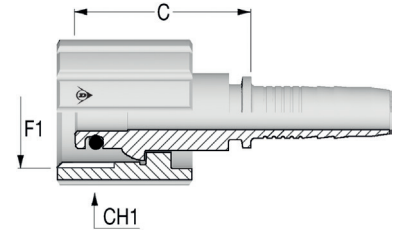

// SUPERTRAK - INSERTI PER IDROPULITRICE PRESSURE WASHER

// A55100 - FEMMINA FK PER IDROPULITRICE
 // UNIVERSAL FEMALE FOR PRESSURE WASHER

Code	Nut Type	ID			F1	F1	C	CH1
		Dash	mm	In	Dash Size		mm	mm
A55100-05-04	TN	04	6,0	1/4"	22	M22X1.5	36,8	35,0
A55100-05-05	TN	05	8,0	5/16"	22	M22X1.5	36,8	35,0
A55100-05-06	TN	06	10,0	3/8"	22	M22X1.5	36,8	35,0