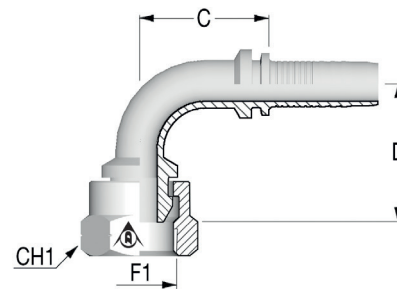

// A55C08 - FEMMINA 90° JIS CILINDRICA SV. 60° (TIPO C)
// 90° JIS FEMALE 60° CONE - B 8363 (TYPE C)

Code	Nut Type	ID			F1	F1	C	D Drop	CH1
		Dash	mm	In	Dash Size		mm	mm	mm
A55C08-04-04	CR	04	6,0	1/4"	04	1/4-19	25,3	33,0	19,0
A55C08-06-06	CR	06	10,0	3/8"	06	3/8-19	32,3	36,5	22,0
A55C08-08-08	CR	08	13,0	1/2"	08	1/2-14	37,3	38,5	27,0