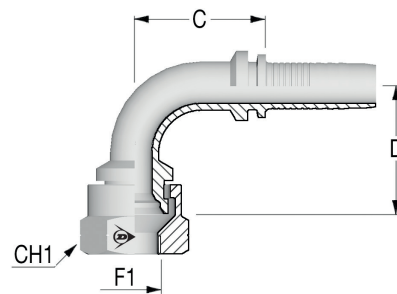

// A55C06 - FEMMINA 90° JIS SV. 60° B 8363 (TIPO F)

// 90° JIS FEMALE 60° SEAT FLARE - B 8363 (TYPE F)

Code	Nut Type	ID			F1	F1	C	D Drop	CH1
		Dash	mm	In	Dash Size				
A55C06-04-04	CR	04	6,0	1/4"	04	1/4-19	27,3	29,5	19,0
A55C06-06-06	CR	06	10,0	3/8"	06	3/8-19	31,3	33,0	22,0
A55C06-08-08	CR	08	13,0	1/2"	08	1/2-14	37,3	36,5	27,0
A55C06-12-12	CR	12	19,0	3/4"	12	3/4-14	46,1	52,0	36,0
A55C06-16-16	CR	16	25,0	1"	16	1-11	77,1	64,5	41,0