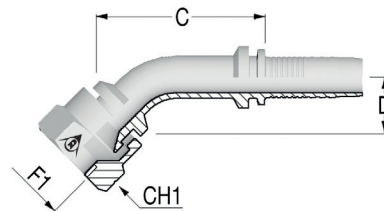

// A55C05 - FEMMINA 45° JIS SV. 60° B 8363 (TIPO F)
// 45° JIS FEMALE 60° SEAT FLARE - B 8363 (TYPE F)

Code	Nut Type	ID			F1	F1	C	D Drop	CH1
		Dash	mm	In	Dash Size		mm	mm	mm
A55C05-04-04	CR	04	6,0	1/4"	04	1/4-19	42,5	15,0	19,0
A55C05-06-06	CR	06	10,0	3/8"	06	3/8-19	50,8	16,5	22,0
A55C05-08-08	CR	08	13,0	1/2"	08	1/2-14	54,5	18,0	27,0
A55C05-12-12	CR	12	19,0	3/4"	12	3/4-14	70,7	21,7	36,0
A55C05-16-16	CR	16	25,0	1"	16	1-11	81,6	28,7	41,0