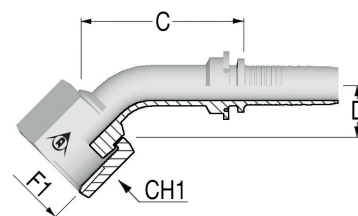

// A55A27 - FEMMINA 45° ORFS MEDIUM DROP - DK 45M
// 45° ORFS FEMALE - MEDIUM DROP - DK ORFS 45M

Code	Nut Type	ID			F1		C	D Drop	CH1
		Dash	mm	In	Dash Size	F1			
A55A27-04-04	SN	04	6,0	1/4"	04	9/16-18	41,1	11,0	17,0
A55A27-06-04	SN	04	6,0	1/4"	06	11/16-16	46,1	11,0	22,0
A55A27-06-05	SN	05	8,0	5/16"	06	11/16-16	46,3	12,0	22,0
A55A27-06-06	SN	06	10,0	3/8"	06	11/16-16	47,4	12,0	22,0
A55A27-08-06	SN	06	10,0	3/8"	08	13/16-16	51,2	15,0	24,0
A55A27-08-08	CR	08	13,0	1/2"	08	13/16-16	47,1	16,0	24,0
A55A27-10-08	SN	08	13,0	1/2"	10	1-14	50,4	16,5	30,0
A55A27-10-10	SN	10	16,0	5/8"	10	1-14	57,7	17,0	30,0
A55A27-12-10	SN	10	16,0	5/8"	12	1 3/16-12	63,1	21,0	36,0
A55A27-10-12	CR	12	19,0	3/4"	10	1-14	51,4	24,0	30,0
A55A27-12-12	SN	12	19,0	3/4"	12	1 3/16-12	63,5	21,0	36,0
A55A27-16-12	SN	12	19,0	3/4"	16	1 7/16-12	70,7	24,0	41,0
A55A27-16-16	SN	16	25,0	1"	16	1 7/16-12	82,4	26,0	41,0
A55A27-20-16	SN	16	25,0	1"	20	1 11/16-12	85,4	26,0	50,0
A55A27-20-20	SN	20	32,0	1 1/4"	20	1 11/16-12	97,4	26,0	50,0
A55A27-24-24	SN	24	38,0	1 1/2"	24	2-12	104,4	28,0	60,0