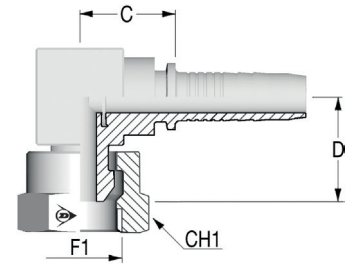

**// A55180 - FEMMINA 90° COMPATTA BSPP SV. 60° - DKR 90**  
**// 90° COMPACT BSPP FEMALE 60° CONE - DKR 90**

Code	Nut Type	ID			F1		C	D Drop	CH1
		Dash	mm	In	Dash size	F1			
A55180-04-04	CR	04	6,0	1/4"	04	1/4-19	16,8	19,5	19,0
A55180-06-06	CR	06	10,0	3/8"	06	3/8-19	18,8	22,0	22,0
A55180-08-06	CR	06	10,0	3/8"	08	1/2-14	21,5	22,5	27,0
A55180-08-08	CR	08	13,0	1/2"	08	1/2-14	22,6	24,5	27,0
A55180-12-12	CR	12	19,0	3/4"	12	3/4-14	26,7	31,0	32,0
A55180-16-16	CR	16	25,0	1"	16	1-11	34,5	27,5	38,0