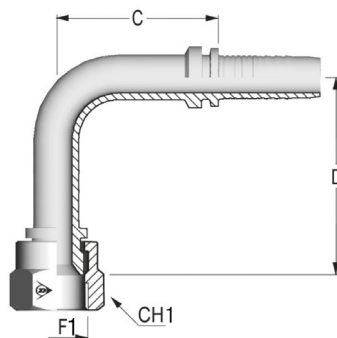

**// A55055 - FEMMINA 90° JIC SV. 37° LONG DROP - DKJ 90L**  
**// 90° JIC FEMALE 37° SEAT - LONG DROP - DKJ 90L**

Code	Nut Type	ID			F1		C	D Drop	CH1
		Dash	mm	In	Dash Size	F1			
A55055-04-04	CR	04	6,0	1/4"	04	7/16-20	30,8	46,0	16,0
A55055-05-04	CR	04	6,0	1/4"	05	1/2-20	31,3	45,0	17,0
A55055-06-06	CR	06	10,0	3/8"	06	9/16-18	43,3	54,0	19,0
A55055-08-06	CR	06	10,0	3/8"	08	3/4-16	46,8	64,0	25,0
A55055-08-08	CR	08	13,0	1/2"	08	3/4-16	49,9	64,0	25,0
A55055-10-08	CR	08	13,0	1/2"	10	7/8-14	37,3	65,0	27,0
A55055-10-10	CR	10	16,0	5/8"	10	7/8-14	49,9	65,0	27,0
A55055-12-12	CR	12	19,0	3/4"	12	1 1/16-12	54,1	95,0	32,0
A55055-16-16	CR	16	25,0	1"	16	1 5/16-12	78,6	114,0	38,0