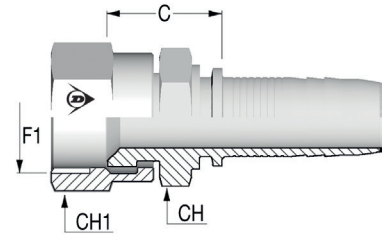

// SUPERTRAK - INSERTI SAE SAE INSERTS

- // A55004 - FEMMINA SAE SV. 45°
- // SAE FEMALE SWIVEL 45° SEAT

Code	Nut Type	ID			F1	F1	C	CH	CH1
		Dash	mm	In	Dash Size		mm	mm	mm
A55004-06-06	CR	06	10,0	3/8"	06	5/8-18	23,3	19,0	22,0
A55004-10-08	CR	08	13,0	1/2"	10	7/8-14	26,6	22,0	27,0
A55004-12-12	CR	12	19,0	3/4"	12	1 1/16-14	28,6	27,0	32,0