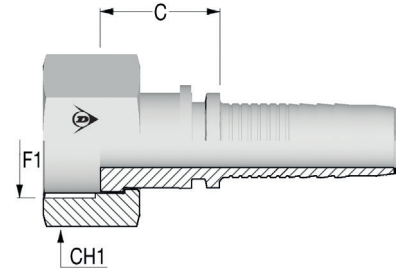

// A55003 - FEMMINA SEDE PIANA BSPP - DKR FD  
 // BSPP FEMALE FLAT SEAT - DKR FD

Code	Nut Type	ID			F1	F1	C	CH1
		Dash	mm	In	Dash size		mm	mm
A55003-04-04	SN	04	6,0	1/4"	04	1/4-19	20,3	19,0
A55003-06-06	SN	06	10,0	3/8"	06	3/8-19	20,3	22,0
A55003-08-06	SN	06	10,0	3/8"	08	1/2-14	20,8	27,0
A55003-08-08	SN	08	13,0	1/2"	08	1/2-14	21,6	27,0
A55003-12-08	SN	08	13,0	1/2"	12	3/4-14	24,6	32,0
A55003-12-10	CR	10	16,0	5/8"	12	3/4-14	17,6	32,0
A55003-12-12	CR	12	19,0	3/4"	12	3/4-14	18,1	32,0
A55003-16-12	CR	12	19,0	3/4"	16	1-11	20,6	38,0
A55003-16-16	CR	16	25,0	1"	16	1-11	19,9	38,0