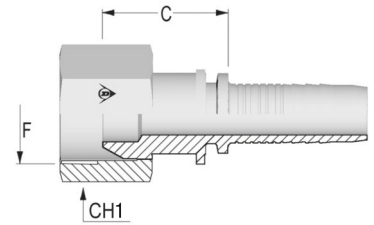

**// A55002 - FEMMINA BSPP SV. 60° SENZA O'RING**  
**// BSPP FEMALE 60° CONE WITHOUT O'RING**

Code	Nut Type	ID			F1		C	CH1
		Dash	mm	In	Dash size	F1		
A55002-04-04	SN	04	6,0	1/4"	04	1/4-19	20,8	19,0
A55002-06-06	SN	06	10,0	3/8"	06	3/8-19	23,3	22,0
A55002-08-08	SN	08	13,0	1/2"	08	1/2-14	25,1	27,0
A55002-10-10	CR	10	16,0	5/8"	10	5/8-14	17,1	27,0
A55002-12-12	CR	12	19,0	3/4"	12	3/4-14	23,9	32,0
A55002-16-16	CR	16	25,0	1"	16	1-11	23,9	38,0