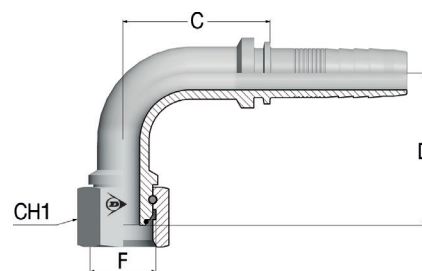

**// A29051 - FEMMINA 90° BSPP CILINDRICA SV. 60° CON O'RING - DKOR 90**  
**// 90° BSPP FEMALE 60° CONE WITH O'RING - DKOR 90**

Code	Nut Type	ID			F1		C	D Drop	CH
		Dash	mm	In	Dash Size	F1			
A29051-12-12	TN	12	19,0	3/4"	12	3/4-14	59,1	61,0	32,0
A29051-16-16	TN	16	25,0	1"	16	1-11	73,7	71,0	38,0
A29051-20-20	TN	20	32,0	1 1/4"	20	1 1/4-11	84,3	83,0	50,0
A29051-24-24	TN	24	38,0	1 1/2"	24	1 1/2-11	98,7	96,0	55,0
A29051-32-32	TN	32	51,0	2"	32	2-11	140,5	130,0	70,0