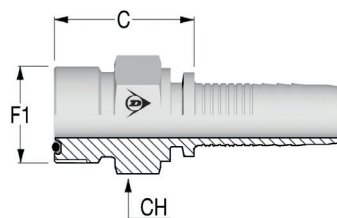

// SUPERTRAK - INSERTI ORFS ORFS INSERTS

// 55A290 - MASCHIO ORFS
// ORFS MALE

Code	Nut Type	ID			F1	F1	C	CH
		Dash	mm	In	Dash Size		mm	mm
55A290-04-04	NA	04	6,0	1/4"	04	9/16-18	22,3	17,0
55A290-06-04	NA	04	6,0	1/4"	06	11/16-16	24,3	19,0
55A290-06-05	NA	05	8,0	5/16"	06	11/16-16	24,3	19,0
55A290-06-06	NA	06	10,0	3/8"	06	11/16-16	24,3	19,0
55A290-08-06	NA	06	10,0	3/8"	08	13/16-16	26,3	22,0
55A290-10-06	NA	06	10,0	3/8"	10	1-14	29,8	27,0
55A290-08-08	NA	08	13,0	1/2"	08	13/16-16	27,1	22,0
55A290-10-08	NA	08	13,0	1/2"	10	1-14	30,6	27,0
55A290-12-08	NA	08	13,0	1/2"	12	1 3/16-12	34,1	32,0
55A290-10-10	NA	10	16,0	5/8"	10	1-14	30,6	27,0
55A290-12-10	NA	10	16,0	5/8"	12	1 3/16-12	34,1	32,0
55A290-10-12	NA	12	19,0	3/4"	10	1-14	31,1	27,0
55A290-12-12	NA	12	19,0	3/4"	12	1 3/16-12	34,6	32,0
55A290-16-12	NA	12	19,0	3/4"	16	1 7/16-12	38,1	41,0
55A290-16-16	NA	16	25,0	1"	16	1 7/16-12	37,9	38,0
55A290-20-16	NA	16	25,0	1"	20	1 11/16-12	39,9	46,0
55A290-20-20	NA	20	32,0	1 1/4"	20	1 11/16-12	41,5	46,0