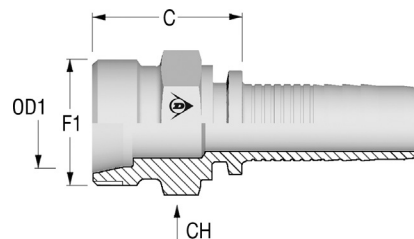

// SUPERTRAK - INSERTI METRICI DIN DIN METRIC INSERTS

// 551690 - MASCHIO METRICO SV. 24° DIN 3853 SERIE LEGGERA - CEL

// METRIC MALE 24° SEAT - LIGHT - DIN 3853 - CEL

Code	Nut Type	ID			F1	OD	C	CH
		Dash	mm	In		mm	mm	mm
551690-03-03	NA	03	5,0	3/16"	M12X1.5	6	20,8	14,0
551690-03-04	NA	04	6,0	1/4"	M12X1.5	6	21,3	14,0
551690-04-04	NA	04	6,0	1/4"	M14X1.5	8	21,3	14,0
551690-05-04	NA	04	6,0	1/4"	M16X1.5	10	23,3	17,0
551690-05-05	NA	05	8,0	5/16"	M16X1.5	10	23,3	17,0
551690-06-05	NA	05	8,0	5/16"	M18X1.5	12	24,3	19,0
551690-05-06	NA	06	10,0	3/8"	M16X1.5	10	23,3	17,0
551690-06-06	NA	06	10,0	3/8"	M18X1.5	12	24,3	19,0
551690-08-06	NA	06	10,0	3/8"	M22X1.5	15	25,3	22,0
551690-06-08	NA	08	13,0	1/2"	M18X1.5	12	25,1	19,0
551690-08-08	NA	08	13,0	1/2"	M22X1.5	15	26,1	22,0
551690-10-08	NA	08	13,0	1/2"	M26X1.5	18	27,1	27,0
551690-10-10	NA	10	16,0	5/8"	M26X1.5	18	27,1	27,0
551690-12-12	NA	12	19,0	3/4"	M30X2	22	31,6	32,0
551690-16-16	NA	16	25,0	1"	M36X2	28	34,4	36,0
551690-20-20	NA	20	32,0	1 1/4"	M45X2	35	40,0	46,0
551690-24-24	NA	24	38,0	1 1/2"	M52X2	42	42,0	55,0