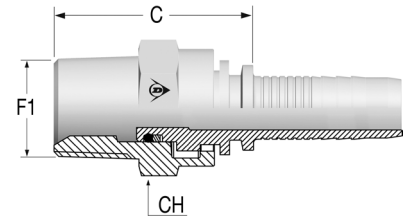

// 550990 - MASCHIO NPTF SV. 60° GIREVOLE  
 // NPTF MALE SWIVEL 60° SEAT

Code	Nut Type	ID			F1		C	CH
		Dash	mm	In	Dash Size	F1		
550990-04-04	CR	04	6,0	1/4"	04	1/4-18	37,6	17,0
550990-06-04	CR	04	6,0	1/4"	06	3/8-18	39,5	22,0
550990-04-06	CR	06	10,0	3/8"	04	1/4-18	39,6	17,0
550990-06-06	CR	06	10,0	3/8"	06	3/8-18	37,5	22,0
550990-08-06	CR	06	10,0	3/8"	08	1/2-14	43,5	25,0
550990-06-08	CR	08	13,0	1/2"	06	3/8-18	38,3	22,0
550990-08-08	CR	08	13,0	1/2"	08	1/2-14	42,3	25,0
550990-12-12	CR	12	19,0	3/4"	12	3/4-14	50,1	32,0
550990-16-16	CR	16	25,0	1"	16	1-11 1/2	57,9	41,0