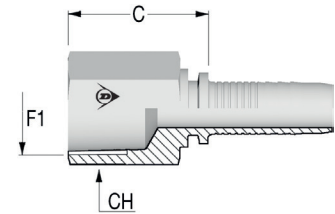

// 550470 - FEMMINA NPTF SV. 60° - AGN
 // NPTF FEMALE 60° SEAT - AGN

| Code | Nut Type | ID | | | F1 | | C | CH |
|--------------|----------|------|------|------|-----------|----------|------|------|
| | | Dash | mm | In | Dash Size | F1 | mm | mm |
| 550470-02-04 | NA | 04 | 6,0 | 1/4" | 02 | 1/8-27 | 22,3 | 14,0 |
| 550470-04-04 | NA | 04 | 6,0 | 1/4" | 04 | 1/4-18 | 27,8 | 19,0 |
| 550470-06-06 | NA | 06 | 10,0 | 3/8" | 06 | 3/8-18 | 28,8 | 22,0 |
| 550470-08-08 | NA | 08 | 13,0 | 1/2" | 08 | 1/2-14 | 35,6 | 25,0 |
| 550470-12-12 | NA | 12 | 19,0 | 3/4" | 12 | 3/4-14 | 38,1 | 32,0 |
| 550470-16-16 | NA | 16 | 25,0 | 1" | 16 | 1-11 1/2 | 44,9 | 38,0 |